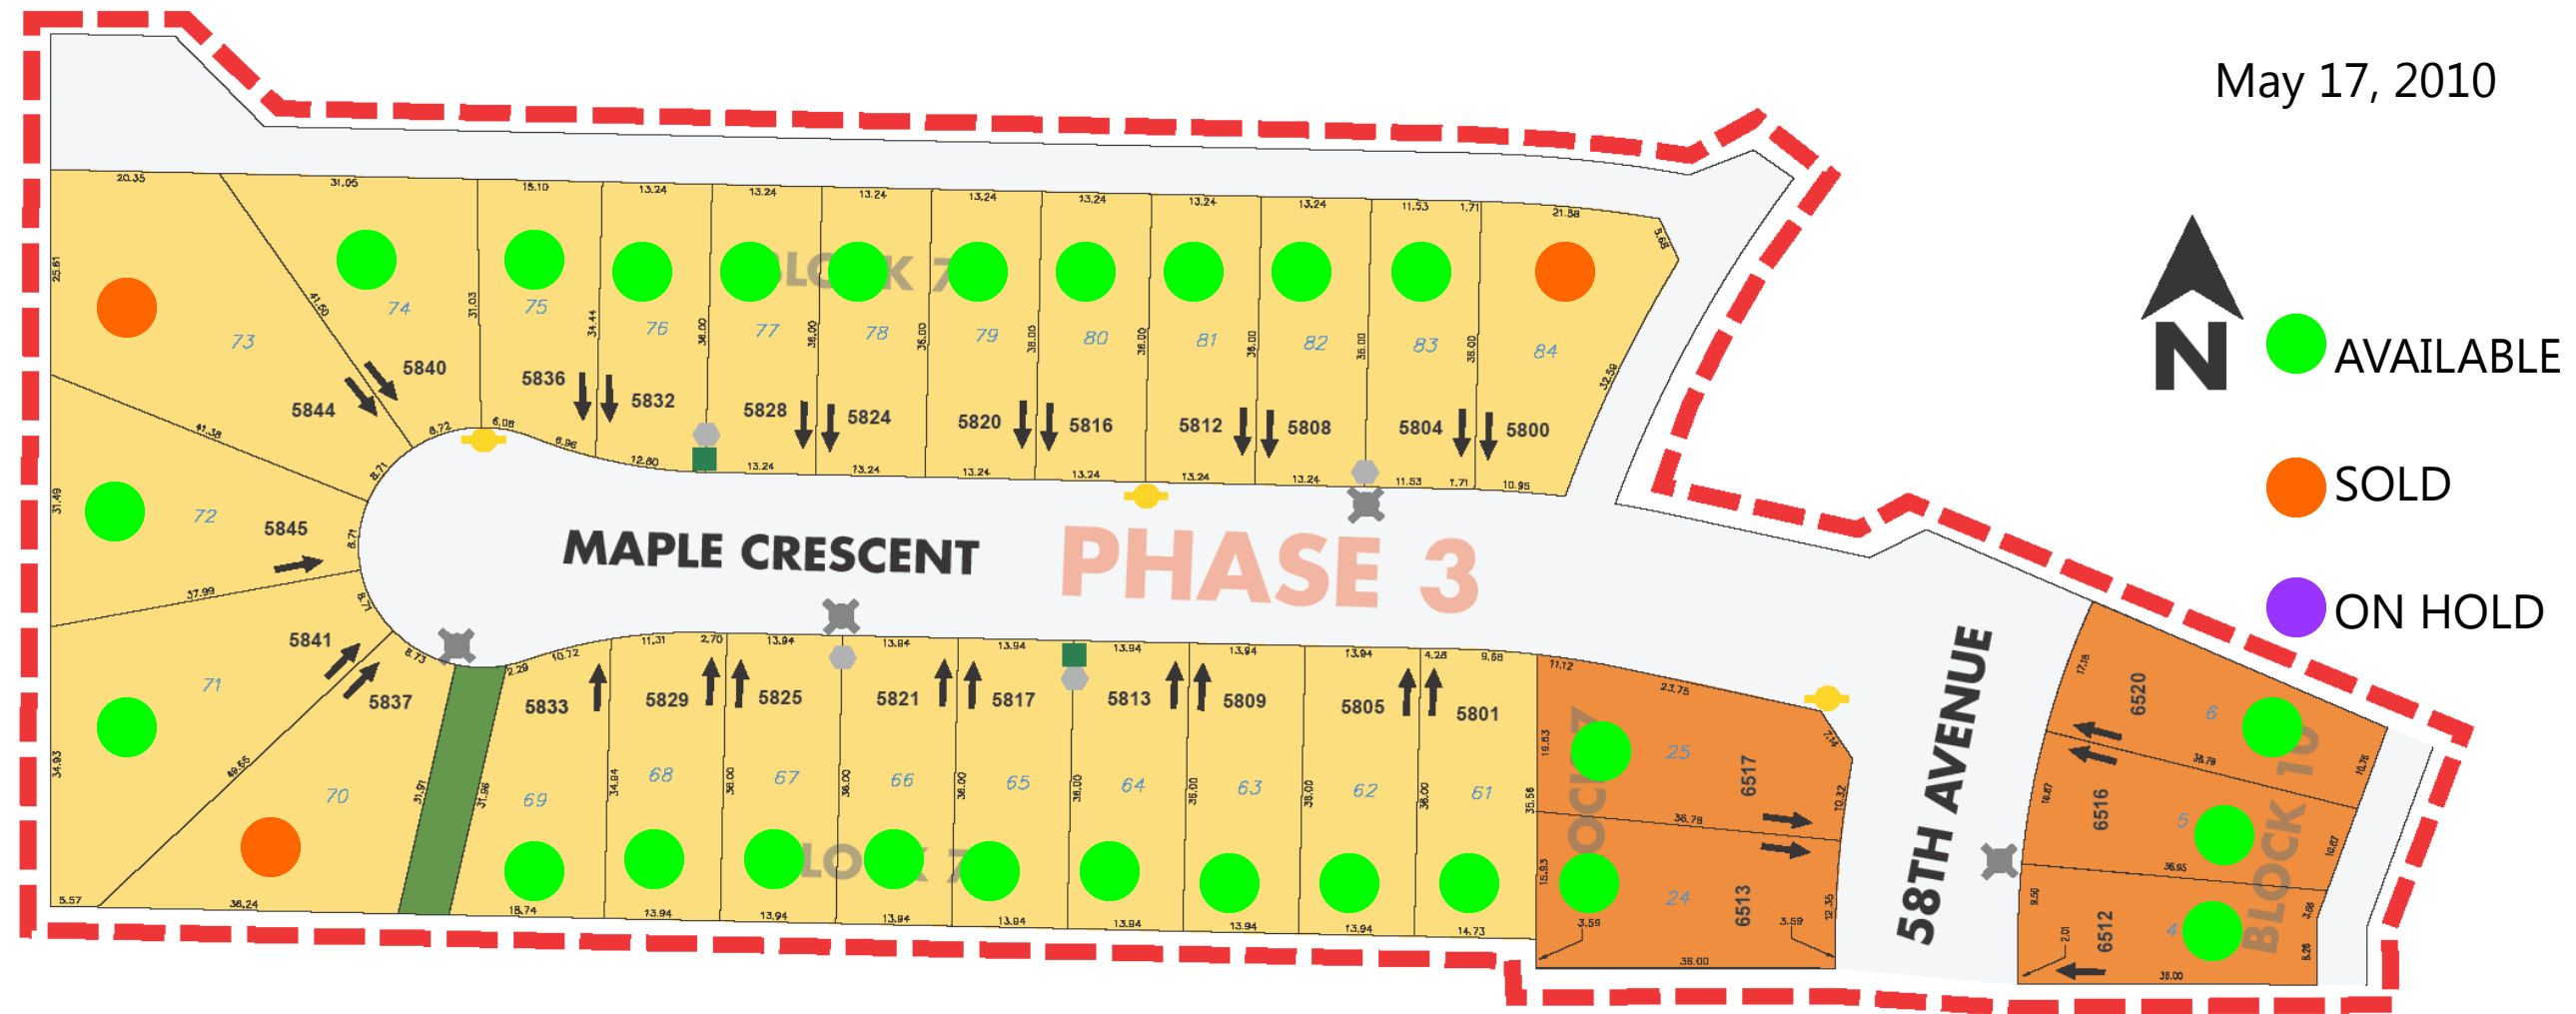

May 17, 2010

Hazelwood

ESTATES

By the Innisfail Golf & Country Club

LEGEND

	Existing Development
	Multifamily
	Single Family (R2)
	Single Family (R1B)
	Single Family (R1C)
	Park Space (MR)
BLOCK 7	Block #
00	Lot #
0000	Civic Address
	Phase Boundary
	Transformer
	Street Lights
	Garage Locations
	Pedestal
	Fire Hydrant